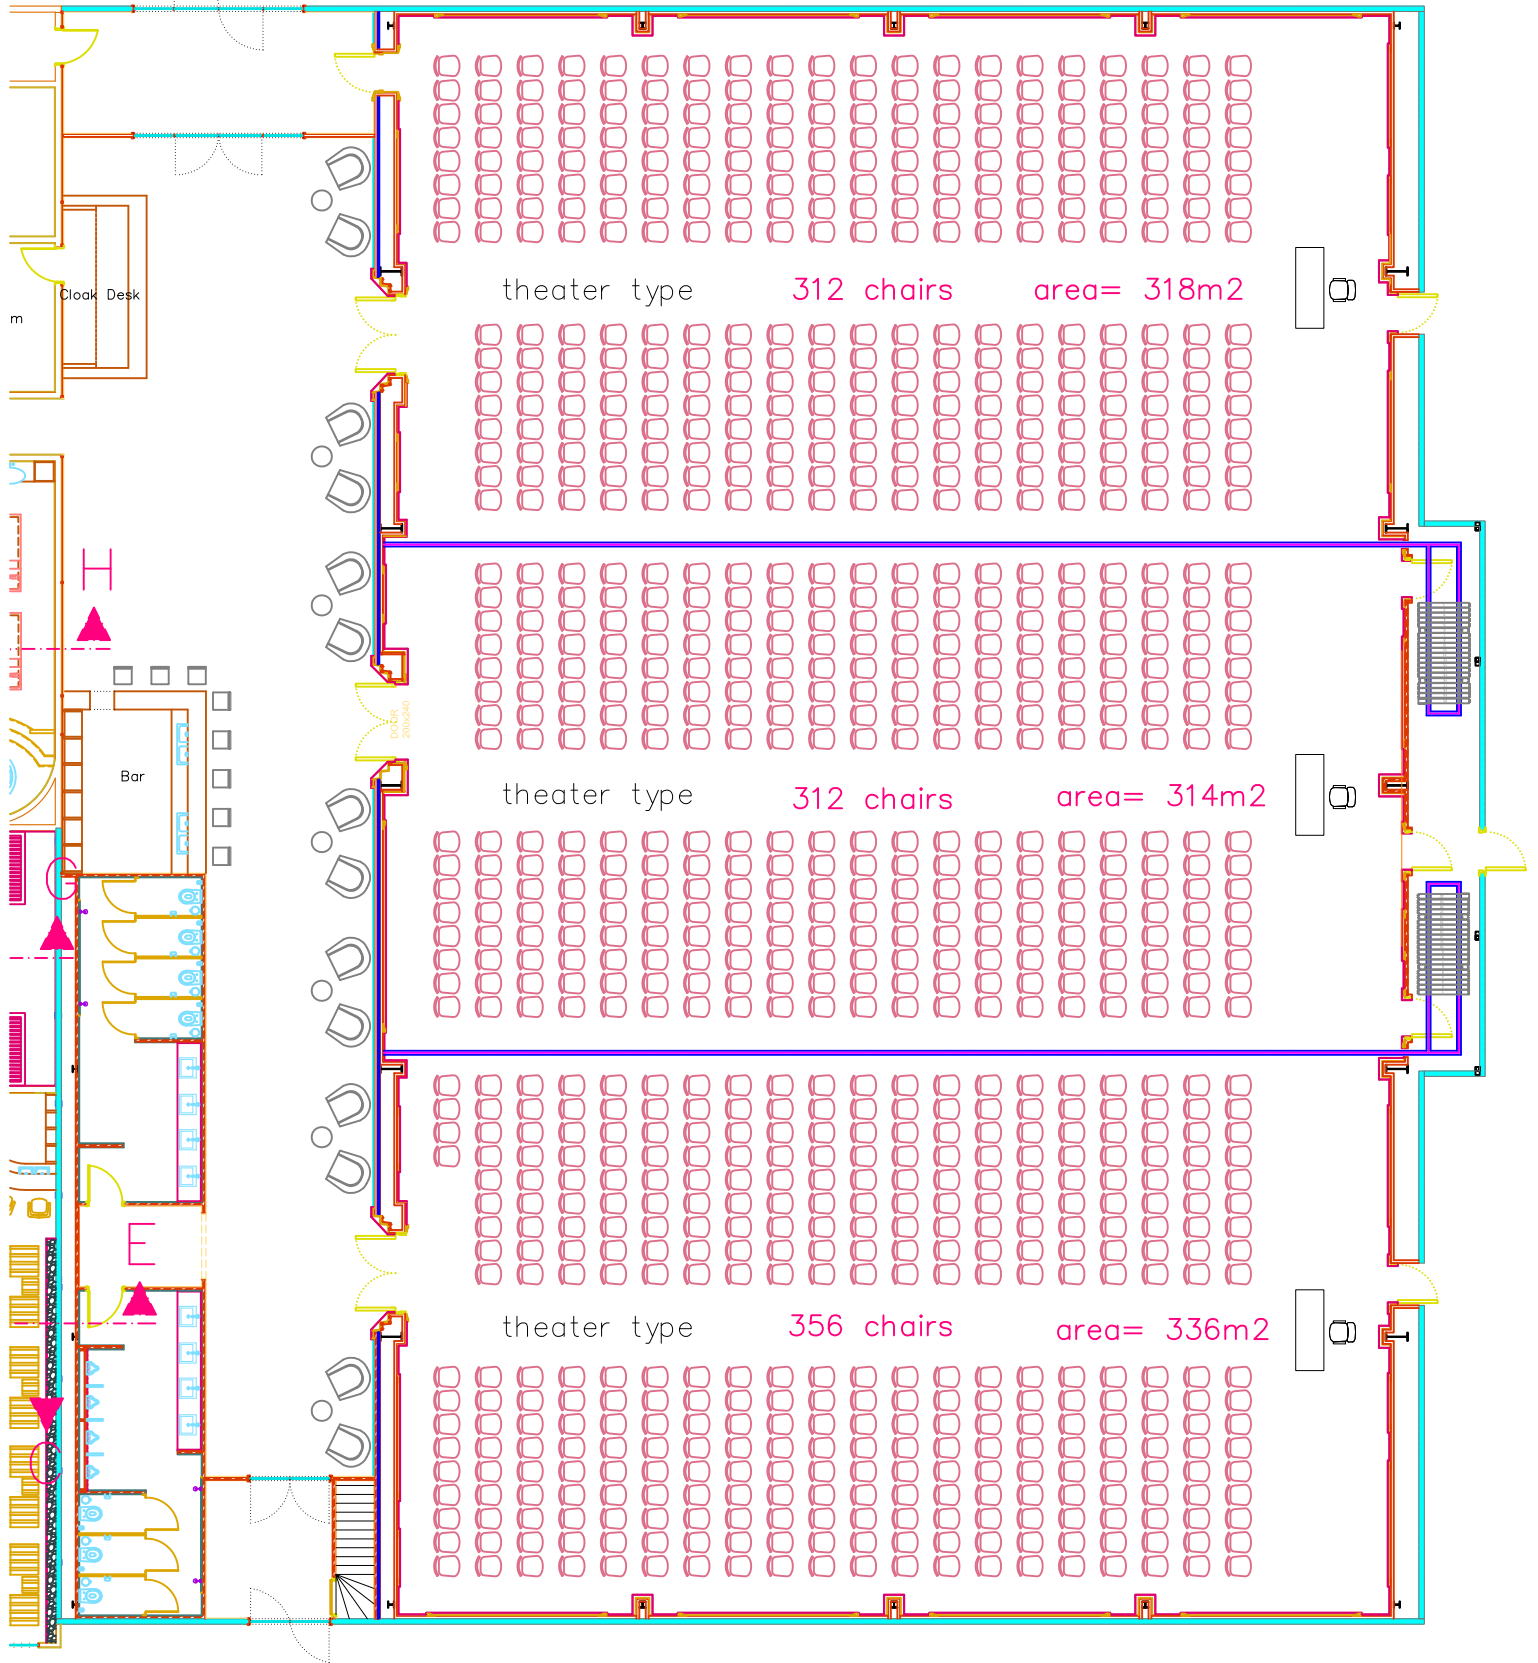

we have 79 tables

total area= 964m²

three types of organization

we have 979 chairs

total area= 964m²

total 979 chairs