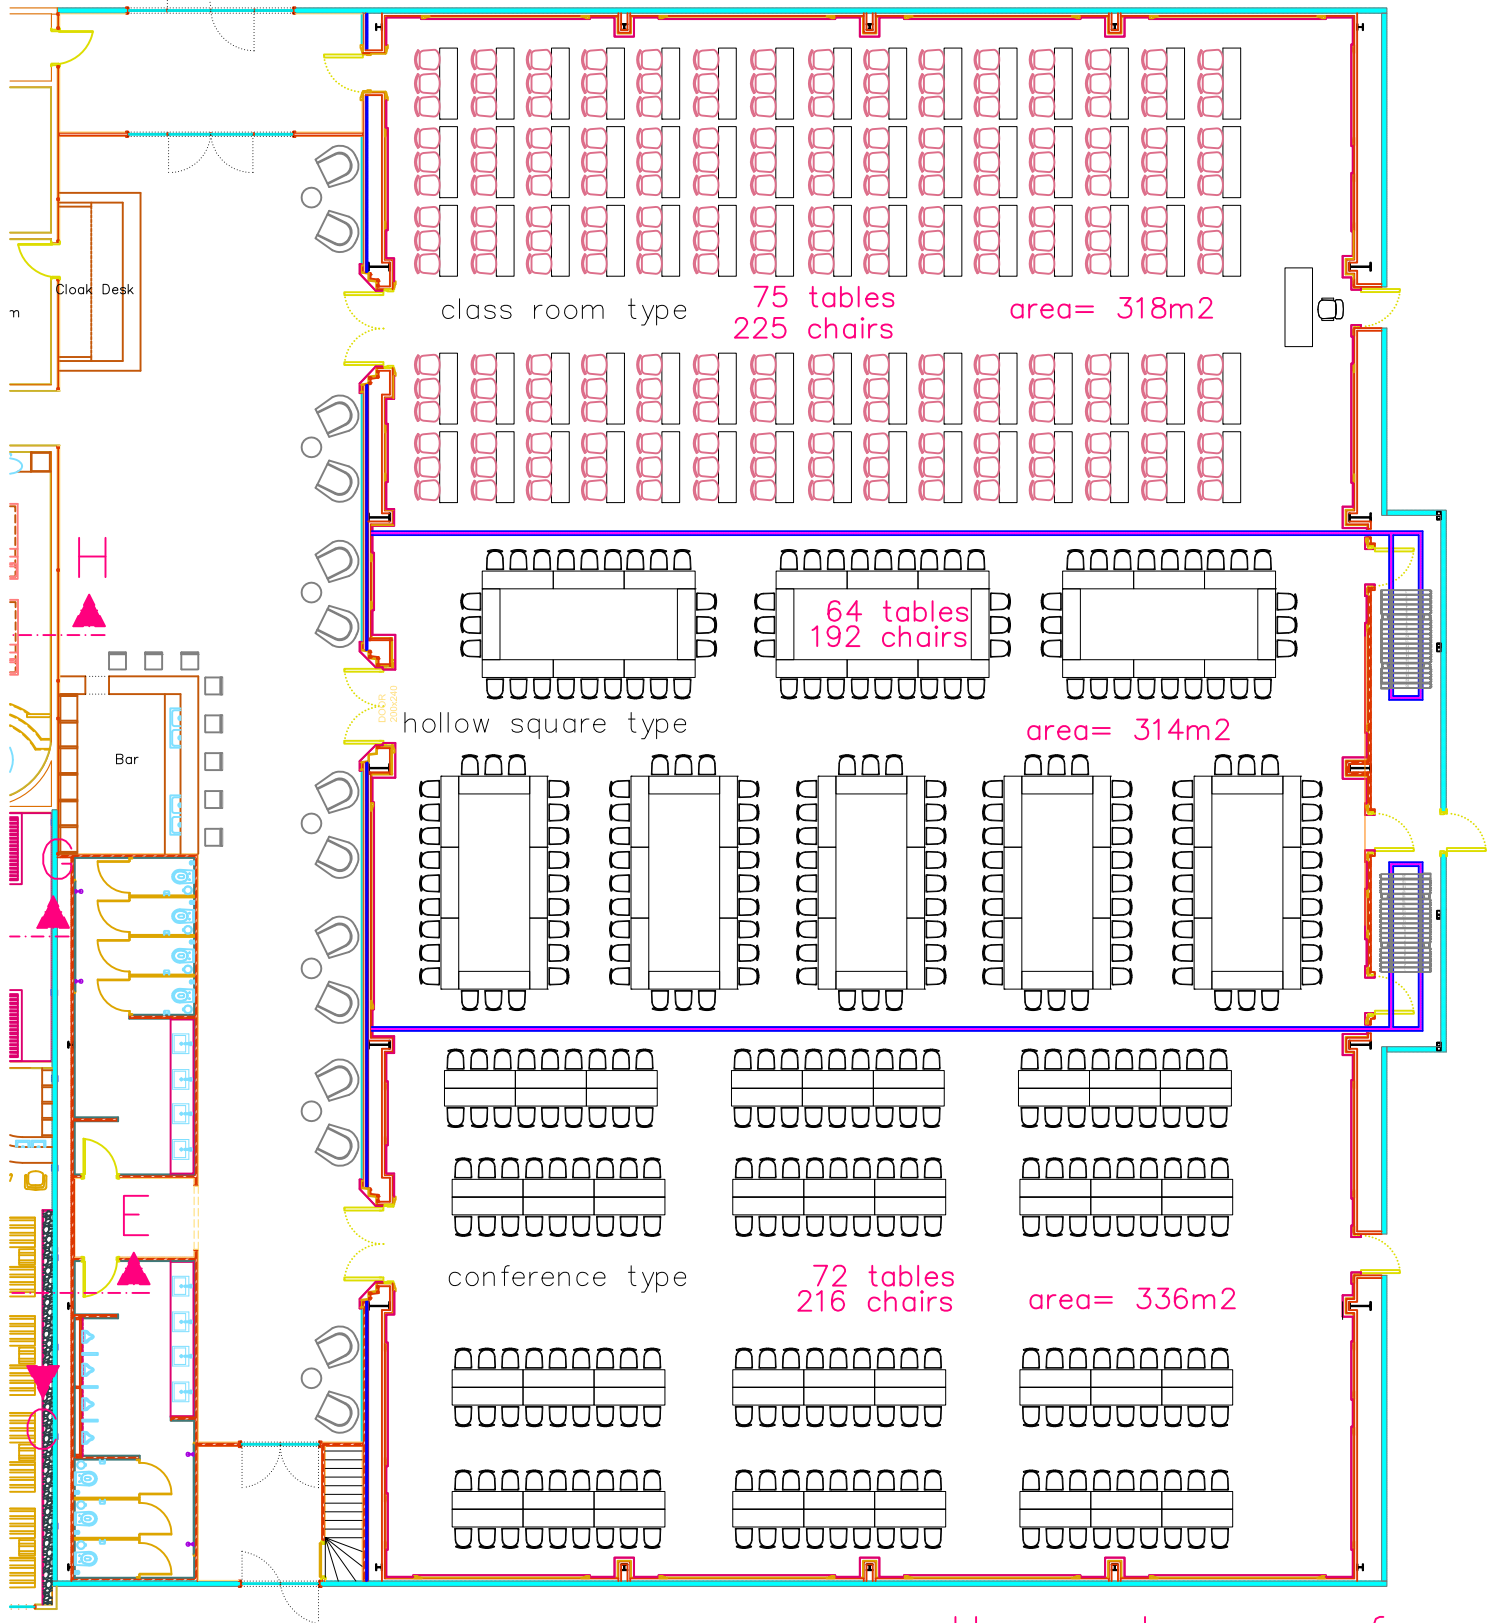

we have 79 tables

total area= 964m²

three types of organization

we have 979 chairs

total area= 964m²

total 979 chairs